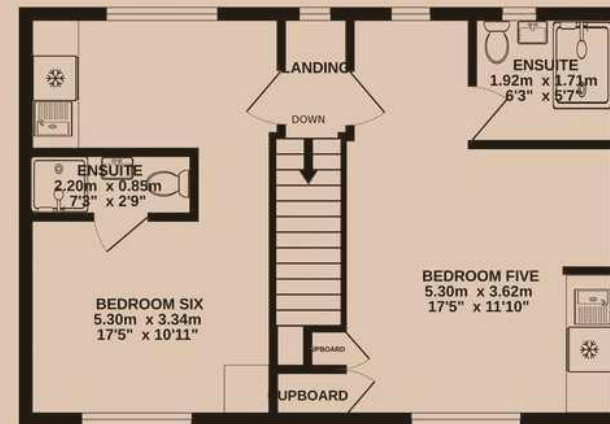

The Bedroom

Set on the first floor is this large double bedroom, fully refurbished, with new furniture, and 4k TV. Access to a contemporary ensuite shower room, and practical kitchenette. The kitchenette space includes a sink, and fridge. One of six bedrooms at this property. Noted as "Bedroom One" on the floorplan.

Bathroom

This bedroom comes with private access to a sizeable three piece shower room. This brand new washroom comes with a walk-in shower, sink, and toilet.

Garden

A good sized communal garden situated to the rear of the garde, for the residents use.

Ensuite

Ensuite

Bedroom

Bedroom

Bedroom

Kitchen

Kitchen

Kitchen

GROUND FLOOR
65.0 sq.m. (700 sq.ft.) approx.

1ST FLOOR
41.0 sq.m. (441 sq.ft.) approx.

Have a property like this? Let's work together.

Design and marketing are at the heart of our approach. With most people now looking for property online, we can get our clients' properties in front of as many people as the most prominent national agents. Where we differ is in the quality of our work. We create stunning digital particulars that highlight the individual attributes of every property we market, with videos and floor plans as standard.