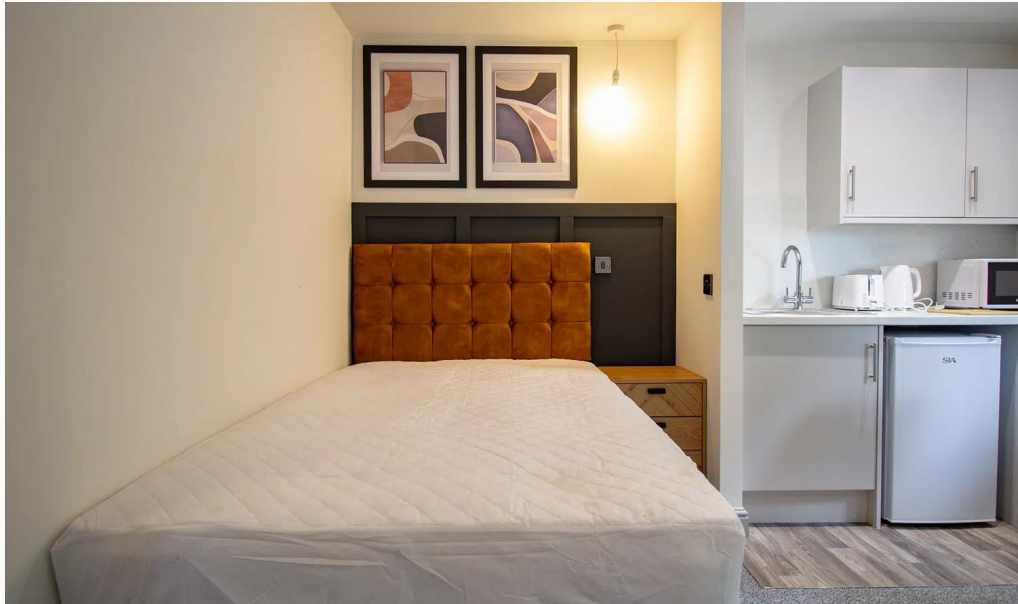

Schofield Road
Loughborough

1 Bed Room In A Shared House • LE11 4QH • £895 pcm • £1,030 Deposit

Schofield Road, Loughborough

A large BEDROOM with an ENSUITE shower room, and KITCHENETTE. This room is presented in fantastic condition, as the property has recently been renovated throughout. The furniture and 4k TV pictured is included. The contemporary, shared kitchen comes with all necessary appliances. Sizeable garden to the rear of the property. Driveway parking available. Bills/Utilities INCLUDED. Available now.

The Bedroom

Set on the first floor is this large double bedroom, fully refurbished, with new furniture, and 4k TV. Access to a contemporary ensuite shower room, and practical kitchenette. The kitchenette space includes a sink, and fridge. One of six bedrooms at this property. Noted as "Bedroom One" on the floorplan.

Bathroom

This bedroom comes with private access to a sizeable three piece shower room. This brand new washroom comes with a walk-in shower, sink, and toilet.

Garden

A good sized communal garden situated to the rear of the garde, for the residents use.

Bedroom

Bedroom

Bedroom

Bedroom

SUPERMARKETS

Co-op Food Knightthorpe Rd	0.7 mi
Morrisons Loughborough	1.3 mi
Lidl Loughborough	1.4 mi
Sainsburys Loughborough	1.6 mi
Aldi Loughborough	1.6 mi

GYMS

Holywell Fitness Centre	0.8 mi
Burleigh Springs Leisure Club	0.9 mi
Loughborough University Pool	1.1 mi
Loughborough Sport	1.2 mi
Radmoor Centre	1.2 mi