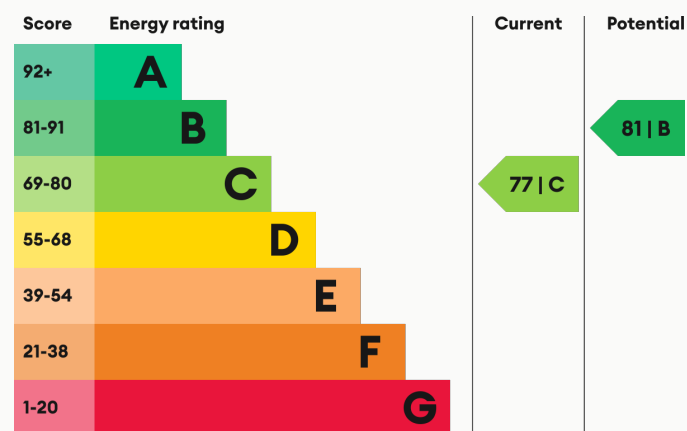

Parking

Communal driveway parking available for multiple cars.

Heating

Gas-fired central heating.

Glazing

Modern, good quality, uPVC double glazing.

Energy Performance

We aim to make our particulars both accurate and reliable. However they are not guaranteed; nor do they form part of an offer or contract. If you require clarification on any points then please contact us, especially if you are traveling some distance to view. All measurements are to widest point.