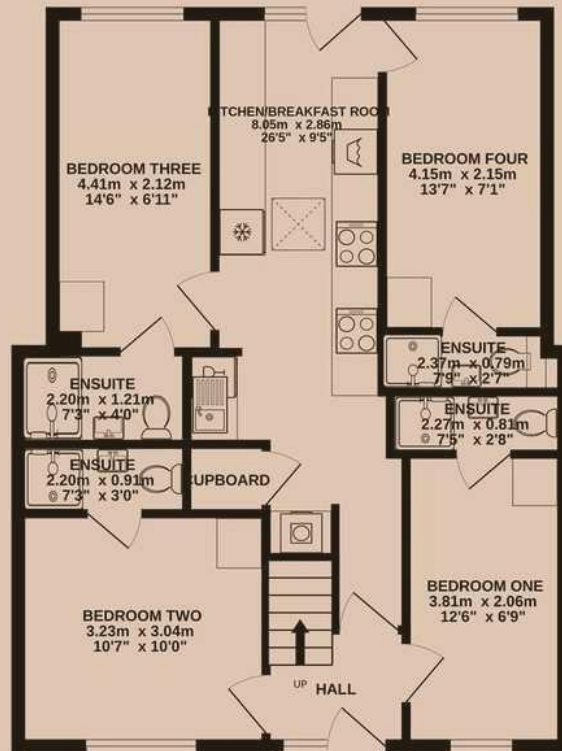

The Bedroom

Set on the first floor is this large double bedroom, fully refurbished, with new furniture, and 4k TV. Access to a contemporary ensuite shower room, and practical kitchenette. The kitchenette space includes a sink, and fridge. One of six bedrooms at this property. Noted as "Bedroom One" on the floorplan.

Bathroom

This bedroom comes with private access to a sizeable three piece shower room. This brand new washroom comes with a walk-in shower, sink, and toilet.

Garden

A good sized communal garden situated to the rear of the garde, for the residents use.

Ensuite

Ensuite

Bedroom

Bedroom

Bedroom

Kitchen

Kitchen

Kitchen

GROUND FLOOR
65.0 sq.m. (700 sq.ft.) approx.

1ST FLOOR
41.0 sq.m. (441 sq.ft.) approx.

Have a property like this? Let's work together.

Design and marketing are at the heart of our approach. With most people now looking for property online, we can get our clients' properties in front of as many people as the most prominent national agents. Where we differ is in the quality of our work. We create stunning digital particulars that highlight the individual attributes of every property we market, with videos and floor plans as standard.